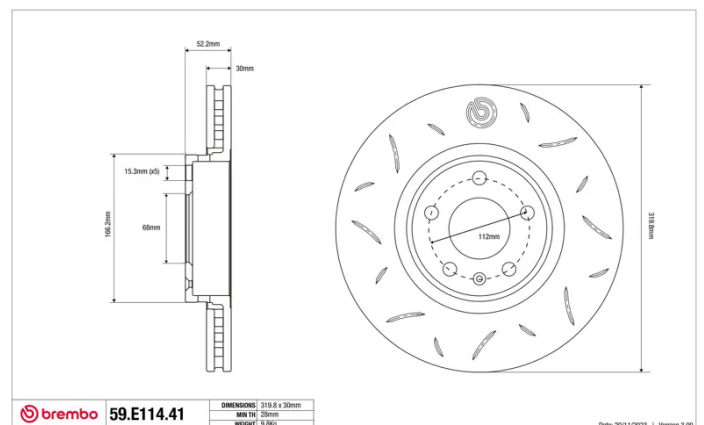

SPORT | TY3 BRAKE DISC

59.E114.41

The 59.E114.41 brake disc is synonymous with reliability

Type-3 slotting used to distinguish the Brembo SPORT | TY3 brake disc is widely used in professional motorsports. It therefore offers superior initial response with excellent release characteristics, improving braking performance while giving the vehicle an aggressive appearance. The Brembo logo on the braking surface adds an exclusive and unique touch to the vehicle. The SPORT | TY3 brake discs are plug-and-play since they replace OE discs directly.

- ✓ OE-equivalent
- ✓ Brembo quality
- ✓ ECE-R90 certificate
- ✓ Safety
- ✓ Performance
- ✓ Comfort
- ✓ Sports driving
- ✓ Sporty look

Technical specifications

Diameter	Thickness (TH)	Height (A)
320 mm	30 mm	52 mm
Number of holes (C)	Brake disc type	Centering
5	Solid	68 mm
Min. thickness	Tightening torque	Axle
28 mm	120 Nm	Front
Units per box	EAN code	
1	8020584605127	

59.E114.41
 DIMENSIONI: 319.8 x 30mm
 MIN TH: 28mm
 WEIGHT: 9.9kg

Date: 2011/2023 | Version: 3.00