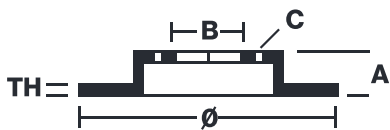

## 59.E114.90

The 59.E114.90 brake disc is synonymous with reliability

Type-3 slotting used to distinguish the Brembo SPORT | TY3 brake disc is widely used in professional motorsports. It therefore offers superior initial response with excellent release characteristics, improving braking performance while giving the vehicle an aggressive appearance. The Brembo logo on the braking surface adds an exclusive and unique touch to the vehicle. The SPORT | TY3 brake discs are plug-and-play since they replace OE discs directly.

### Technical specifications

Diameter	Thickness (TH)	Height (A)
<b>295 mm</b>	<b>28 mm</b>	<b>51 mm</b>
Number of holes (C)	Brake disc type	Centering
<b>5</b>	<b>Solid</b>	<b>67 mm</b>
Min. thickness	Tightening torque	Axle
<b>26 mm</b>	<b>130 Nm</b>	<b>Front</b>
Units per box	EAN code	
<b>0</b>	<b>8020584605639</b>	