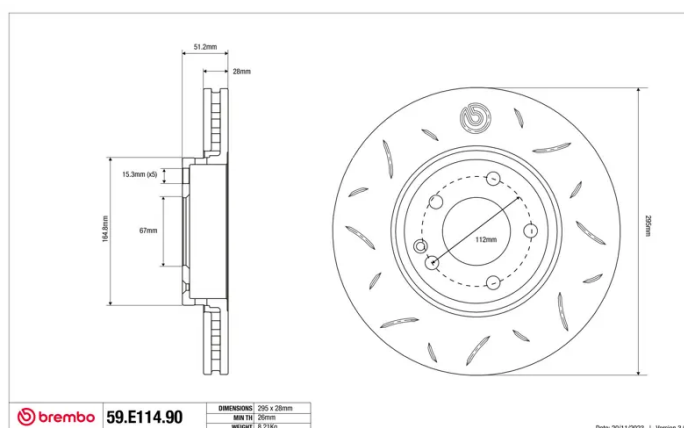

SPORT | TY3 BRAKE DISC

59.E114.90

The 59.E114.90 brake disc is synonymous with reliability

Type-3 slotting used to distinguish the Brembo SPORT | TY3 brake disc is widely used in professional motorsports. It therefore offers superior initial response with excellent release characteristics, improving braking performance while giving the vehicle an aggressive appearance. The Brembo logo on the braking surface adds an exclusive and unique touch to the vehicle. The SPORT | TY3 brake discs are plug-and-play since they replace OE discs directly.

- ✓ OE-equivalent
- ✓ Brembo quality
- ✓ ECE-R90 certificate
- ✓ Safety
- ✓ Performance
- ✓ Comfort
- ✓ Sports driving
- ✓ Sparty look

Technical specifications

Diameter	Thickness (TH)	Height (A)
295 mm	28 mm	51 mm
Number of holes (C)	Brake disc type	Centering
5	Solid	67 mm
Min. thickness	Tightening torque	Axle
26 mm	130 Nm	Front
Units per box	EAN code	
1	8020584605639	

59.E114.90

DIMENSIONI	295 x 28mm
MIN TH	26mm
WEIGHT	8.21kg

Date: 2011/2023 | Version: 3.00