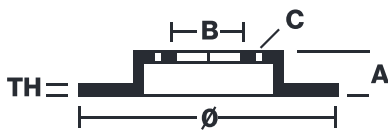

SPORT | TY3 BRAKE DISC

59.E115.05

The 59.E115.05 brake disc is synonymous with reliability

Type-3 slotting used to distinguish the Brembo SPORT | TY3 brake disc is widely used in professional motorsports. It therefore offers superior initial response with excellent release characteristics, improving braking performance while giving the vehicle an aggressive appearance. The Brembo logo on the braking surface adds an exclusive and unique touch to the vehicle. The SPORT | TY3 brake discs are plug-and-play since they replace OE discs directly.

- ✓ OE-equivalent
- ✓ Brembo quality
- ✓ ECE-R90 certificate
- ✓ Safety
- ✓ Performance
- ✓ Comfort
- ✓ Sports driving
- ✓ Sparty look

Technical specifications

Diameter	Thickness (TH)	Height (A)
316 mm	28 mm	52 mm
Number of holes (C)	Brake disc type	Centering
5	Solid	64 mm
Min. thickness	Tightening torque	Axle
26 mm	170 Nm	Front
Units per box	EAN code	
1	8020584605783	