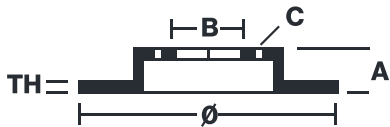

SPORT | TY3 BRAKE DISC

59.E115.14

The 59.E115.14 brake disc is synonymous with reliability

Type-3 slotting used to distinguish the Brembo SPORT | TY3 brake disc is widely used in professional motorsports. It therefore offers superior initial response with excellent release characteristics, improving braking performance while giving the vehicle an aggressive appearance. The Brembo logo on the braking surface adds an exclusive and unique touch to the vehicle. The SPORT | TY3 brake discs are plug-and-play since they replace OE discs directly.

- ✓ OE-equivalent
- ✓ Brembo quality
- ✓ ECE-R90 certificate
- ✓ Safety
- ✓ Performance
- ✓ Comfort
- ✓ Sports driving
- ✓ Sparty look

Technical specifications

Diameter	Thickness (TH)	Height (A)
302 mm	22 mm	41 mm
Number of holes (C)	Brake disc type	Centering
5	Solid	64 mm
Min. thickness	Tightening torque	Axle
20 mm	140 Nm	Rear
Units per box	EAN code	
1	8020584605875	

brembo 59.E115.14

DIMENSIONE	302 x 22mm
MIN TH	20mm
WEIGHT	6.9kg

Date: 2011/2023 | Version: 3.00