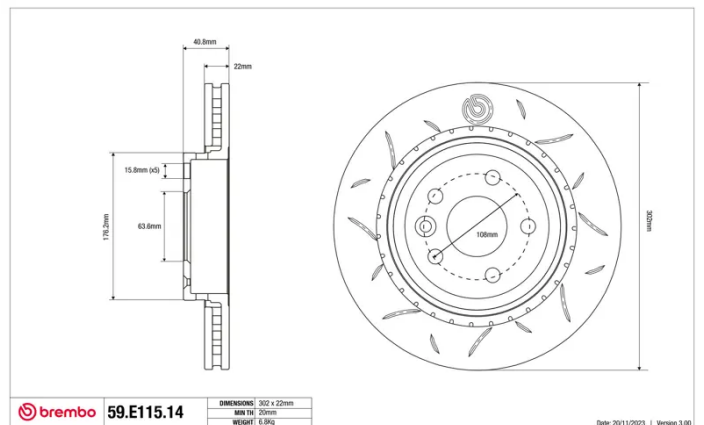

SPORT | TY3 BRAKE DISC

59.E115.14

The 59.E115.14 brake disc is synonymous with reliability

Type-3 slotting used to distinguish the Brembo SPORT | TY3 brake disc is widely used in professional motorsports. It therefore offers superior initial response with excellent release characteristics, improving braking performance while giving the vehicle an aggressive appearance. The Brembo logo on the braking surface adds an exclusive and unique touch to the vehicle. The SPORT | TY3 brake discs are plug-and-play since they replace OE discs directly.

- ✓ OE-equivalent
- ✓ Brembo quality
- ✓ ECE-R90 certificate
- ✓ Safety
- ✓ Performance
- ✓ Comfort
- ✓ Sports driving
- ✓ Sparty look

Technical specifications

Diameter	Thickness (TH)	Height (A)
302 mm	22 mm	41 mm
Number of holes (C)	Brake disc type	Centering
5	Solid	64 mm
Min. thickness	Tightening torque	Axle
20 mm	140 Nm	Rear
Units per box	EAN code	
1	8020584605875	

brembo 59.E115.14

DIMENSIONE	302 x 22mm
MIN TH	20mm
WEIGHT	6.9kg

Date: 2011/2023 | Version: 3.00