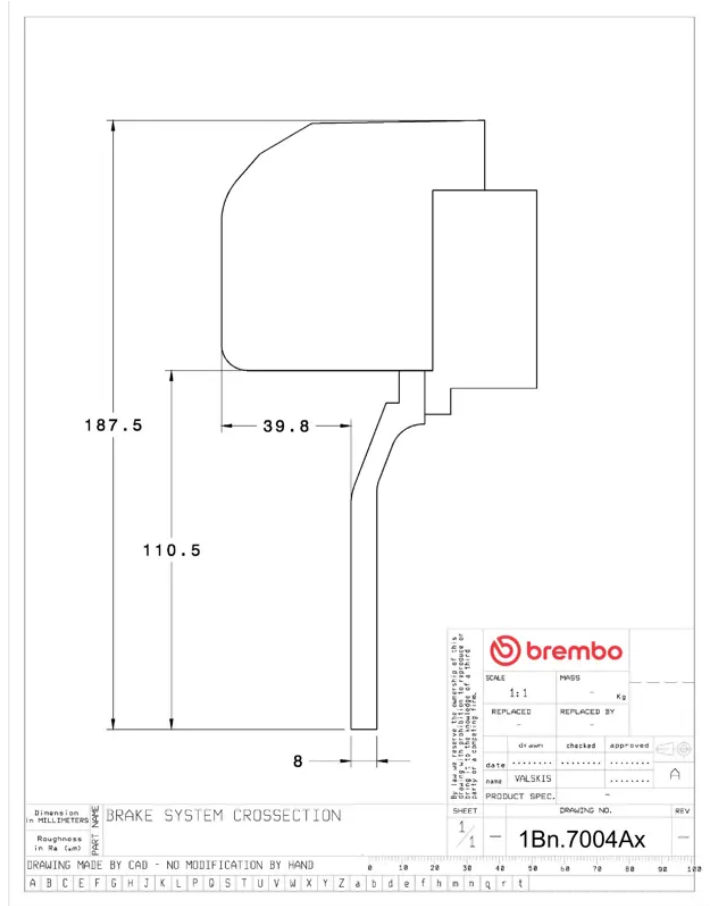

- ✓ Brembo quality
- ✓ Safety
- ✓ Performance
- ✓ Comfort
- ✓ Sports driving
- ✓ Sparty look

Available in 3 colours

- 1B2.7004A1
- 1B2.7004A2
- 1B2.7004A3

Technical specifications

Axle	Diameter	Thickness (TH)
Front	332 mm	32 mm
Caliper pistons	Disc type	Caliper type
4	2 pieces	2 pieces