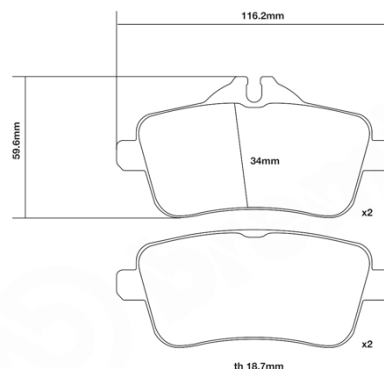

Technical specifications

Width	Thickness	Height
116 mm	19 mm	50 mm

Wear indicator	WVA number	Axle
Prepared for wear indicator	25215,25216	Rear

EAN code
8020584603727