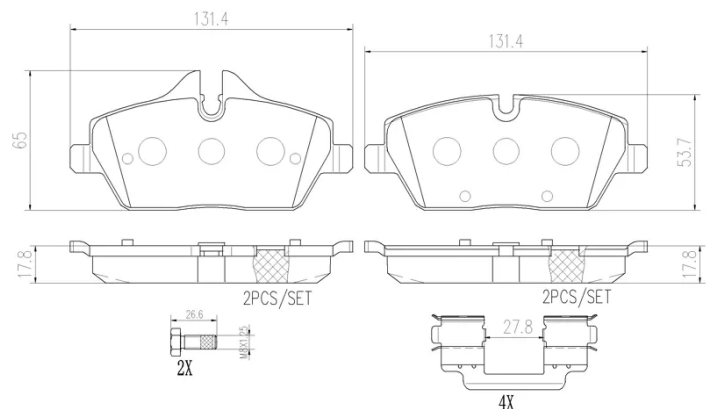

- ✓ OE-equivalent
- ✓ Brembo quality
- ✓ Safety
- ✓ Comfort
- ✓ Durability
- ✓ Dust reduction
- ✓ With accessories

Technical specifications

EAN code 8020584087596	Axle Front	Thickness 18 mm
Width 131 mm	Height 54 mm	Braking system Lucas
Wear indicator Prepared for wear indicator	WVA number 23915,23916	Accessories With brake caliper bolts With accessories With anti-squeal shim