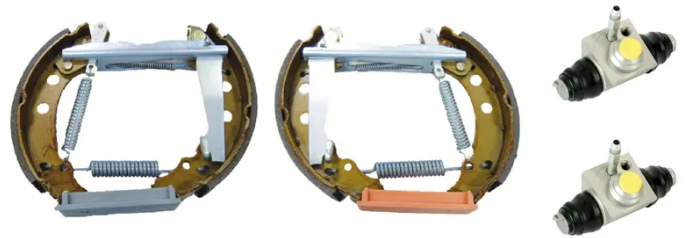

SHOE KIT K 85 048

The K 85 048 shoe kit is synonymous with reliability

The Brembo Kit & Fit is the ideal solution for the maintenance of drum brakes: everything you need for quick and efficient servicing is supplied in a single pre-assembled package, all with guaranteed Brembo quality. The kit contains all the components necessary for drum brake maintenance: shoes, brake wheel cylinders, springs, lubricant, and fixing kit.

- ✓ OE-equivalent
- ✓ Brembo quality
- ✓ ECE-R90 certificate
- ✓ Safety
- ✓ Durability
- ✓ Quick assembly
- ✓ With accessories
- ✓ Pre-Assembled Kit

Technical specifications

EAN code	Axle	Diameter
8020584077245	Rear	180 mm
Width	Master cylinder diameter	Type of assembly
31 mm	17 mm	Pre-assembled
Braking system	Brake proportioning valve	
VAG	Manual	