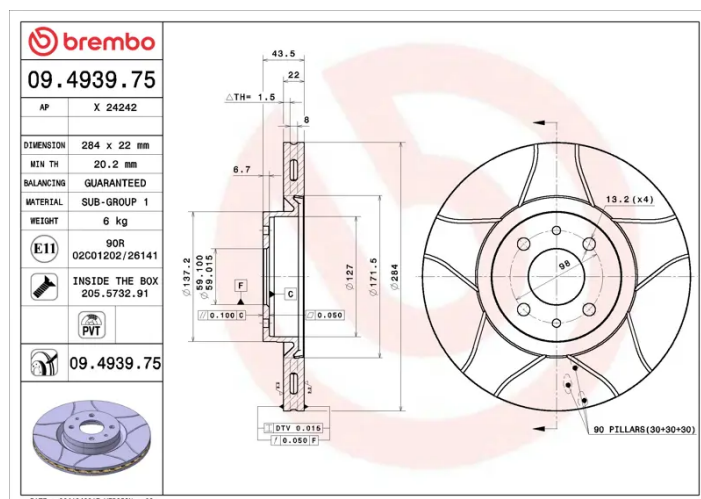

### Technical specifications

EAN code  
**8020584011317**

Axle  
**Front**

Diameter Ø  
**284 mm**

Thickness (TH)  
**22 mm**

Height (A)  
**44 mm**

Number of holes (C)  
**4**

Brake disc type  
**Ventilated**

Centering (B)  
**59 mm**

Min. thickness  
**20,2 mm**

Tightening torque  
**98 Nm**