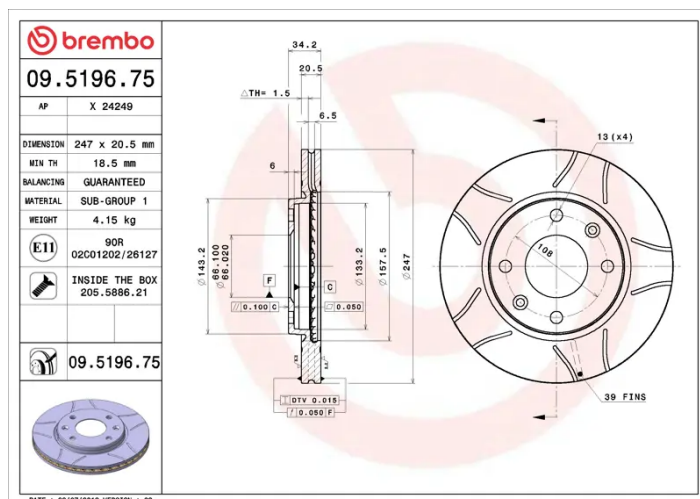

- ✓ Brembo quality
- ✓ ECE-R90 certificate
- ✓ Performance
- ✓ Sports driving
- ✓ Sporty look
- ✓ Anti-corrosion
- ✓ Fastening screws

Technical specifications

EAN code
8020584011355

Axle
Front

Diameter Ø
247 mm

Thickness (TH)
20,4 mm

Height (A)
34 mm

Number of holes (C)
4

Brake disc type
Ventilated

Centering (B)
66 mm

Min. thickness
18,5 mm

Tightening torque
90 Nm

COMPATIBLE VEHICLES