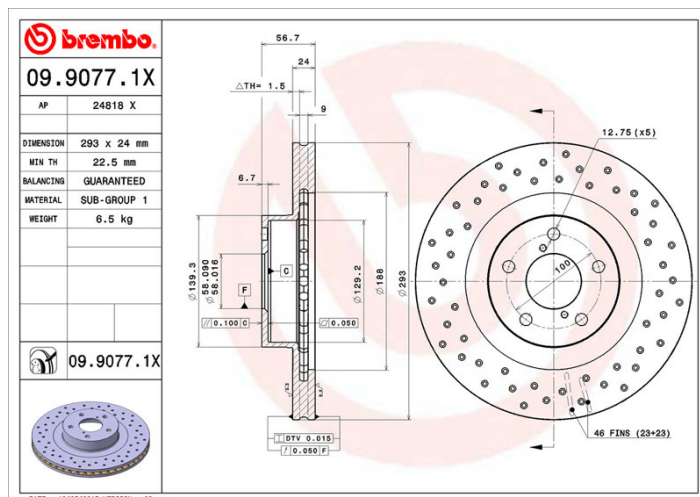

- ✓ Brembo quality
- ✓ ECE-R90 certificate
- ✓ Performance
- ✓ Sports driving
- ✓ Sporty look
- ✓ Anti-corrosion

Technical specifications

EAN code
8020584212608

Axle
Front

Diameter Ø
293 mm

Thickness (TH)
24 mm

Height (A)
57 mm

Number of holes (C)
5

Brake disc type
Ventilated

Centering (B)
58 mm

Min. thickness
22,5 mm

Tightening torque
100 Nm

COMPATIBLE VEHICLES

COMPATIBLE OE PART NUMBERS