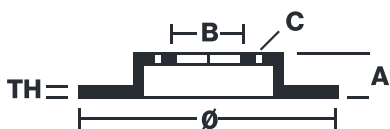

BRAKE DISC XTRA

09.9077.1X

The 09.9077.1X Xtra brake disc is synonymous with reliability

The Brembo Xtra brake disc features holes on the braking surface. The holes are designed to improve the cooling of the braking system, to generate greater fading resistance and grip in the initial stages of braking. The sports look is also enhanced by the presence of the UV paint.

- ✓ Brembo quality
- ✓ ECE-R90 certificate
- ✓ Performance
- ✓ Sports driving
- ✓ Sporty look
- ✓ Anti-corrosion

Technical specifications

EAN code
8020584212608

Axle
Front

Diameter Ø
293 mm

Thickness (TH)
24 mm