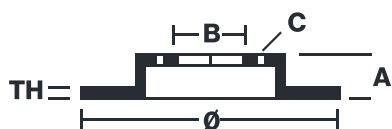

BRAKE DISC

09.9145.10

The **09.9145.10** brake disc is synonymous with reliability

The Brembo brake disc is fully interchangeable with an Original Equipment brake disc. The control of the entire production cycle allows Brembo to offer brake discs with outstanding performance levels, reliability, durability and comfort in all conditions of use. All Brembo brake discs are accompanied by the ECE-R90 homologation.

- ✓ OE-equivalent
- ✓ Brembo quality
- ✓ ECE-R90 certificate
- ✓ Safety
- ✓ Fastening screws

Technical specifications

EAN code	Axle	Diameter Ø
8020584219393	Front	288 mm
Thickness (TH)	Height (A)	Number of holes (C)
25 mm	50 mm	5
Brake disc type	Centering (B)	Min. thickness
Ventilated	65 mm	22 mm
Tightening torque		
120 Nm		