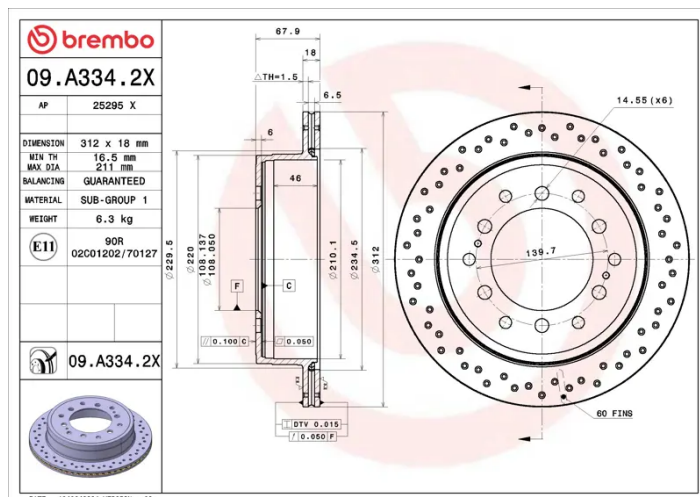

- ✓ Brembo quality
- ✓ ECE-R90 certificate
- ✓ Performance
- ✓ Sports driving
- ✓ Sporty look
- ✓ Anti-corrosion

Technical specifications

EAN code
8020584340370

Axle
Rear

Diameter \varnothing
312 mm

Thickness (TH)
18 mm

Height (A)
67,9 mm

Number of holes (C)
6

Brake disc type
Ventilated

Centering (B)
108 mm

Min. thickness
16,5 mm

COMPATIBLE VEHICLES

COMPATIBLE OE PART NUMBERS

4243160311	LEXUS
424310K230	TOYOTA
4243160311	TOYOTA
4243160311	TOYOTA (FAW)