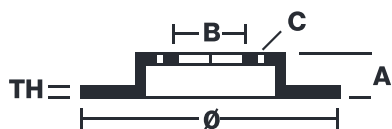

BRAKE DISC XTRA

09.A334.2X

The 09.A334.2X Xtra brake disc is synonymous with reliability

The Brembo Xtra brake disc features holes on the braking surface. The holes are designed to improve the cooling of the braking system, to generate greater fading resistance and grip in the initial stages of braking. The sports look is also enhanced by the presence of the UV paint.

- ✓ Brembo quality
- ✓ ECE-R90 certificate
- ✓ Performance
- ✓ Sports driving
- ✓ Sporty look
- ✓ Anti-corrosion

Technical specifications

EAN code
8020584340370

Axle
Rear

Diameter \varnothing
312 mm

Thickness (TH)
18 mm