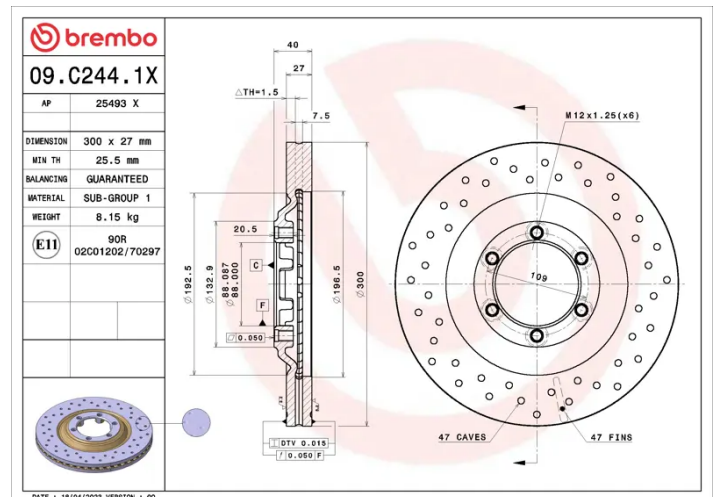

### Technical specifications

EAN code  
**8020584324974**

Axle  
**Front**

Diameter Ø  
**300 mm**

Thickness (TH)  
**27 mm**

Height (A)  
**40 mm**

Number of holes (C)  
**6**

Brake disc type  
**Ventilated**

Centering (B)  
**88 mm**

Min. thickness  
**25,5 mm**

COMPATIBLE VEHICLES