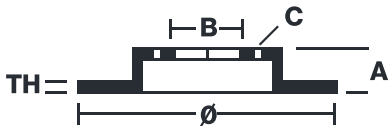

Technical specifications