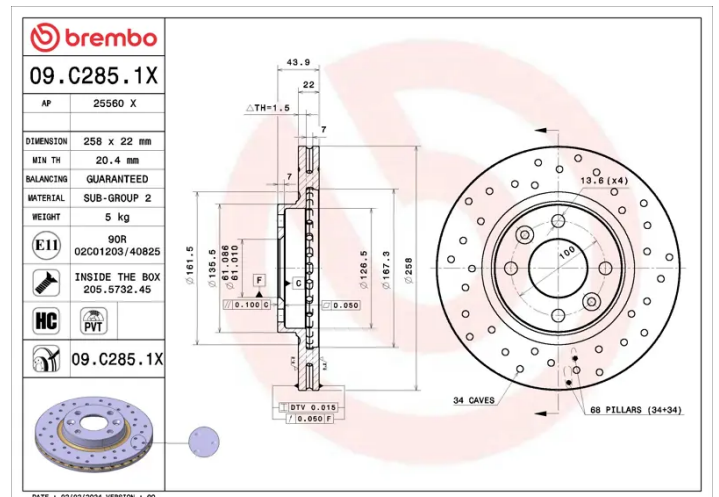

BRAKE DISC XTRA

09.C285.1X

The 09.C285.1X Xtra brake disc is synonymous with reliability

The Brembo Xtra brake disc features holes on the braking surface. The holes are designed to improve the cooling of the braking system, to generate greater fading resistance and grip in the initial stages of braking. The sports look is also enhanced by the presence of the UV paint.

- ✓ Brembo quality
- ✓ ECE-R90 certificate
- ✓ Performance
- ✓ Sports driving
- ✓ Sporty look
- ✓ High carbon
- ✓ Anti-corrosion
- ✓ PVT ventilation
- ✓ Fastening screws

Technical specifications

EAN code
8020584327265

Axle
Front

Diameter Ø
258 mm

Thickness (TH)
22 mm

Height (A)
44 mm

Number of holes (C)
4

Brake disc type
Ventilated

Centering (B)
61 mm

Min. thickness
20,4 mm

COMPATIBLE VEHICLES