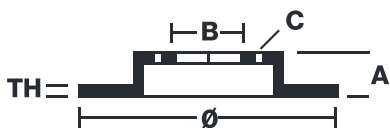

## 09.C350.1X

The 09.C350.1X Xtra brake disc is synonymous with reliability

The Brembo Xtra brake disc features holes on the braking surface. The holes are designed to improve the cooling of the braking system, to generate greater fading resistance and grip in the initial stages of braking. The sports look is also enhanced by the presence of the UV paint.

### Technical specifications

EAN code  
**8020584327814**

Axle  
**Front**

Diameter  $\varnothing$   
**307 mm**

Thickness (TH)  
**24 mm**

Height (A)  
**45 mm**

Number of holes (C)  
**5**

Brake disc type  
**Ventilated**