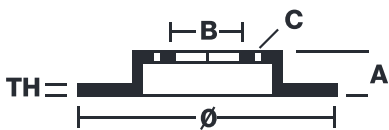

BEYOND GREENANCE KIT KT 10 050

Greenance Kit KT 10 050: fewer emissions and lower maintenance costs

The Greenance Kit consists of a brake disc and a brake pad made with latest-generation materials. It is Brembo's new solution to reduce fine particulate emissions (PM10 and PM2.5) and to prolong the life of components, while retaining the superior performance levels of all Brembo products. Brembo Beyond Greenance Kit combines superior braking performance with a smaller environmental footprint, while at the same time prolonging the durability of brake discs and lowering maintenance costs.

Axle
 Rear

Brake disc technical specifications

Diameter	Thickness (TH)	Height (A)
290 mm	12 mm	35 mm
Number of holes (C)	Brake disc type	Centering (B)
5	Solid	71 mm

Min. thickness

		08.C309.1G	
DIMENSION 290 x 12 mm MIN TH 10 mm BALANCING GUARANTEED MATERIAL SUB-GROUP 2 WEIGHT 4.8 kg E11 90R 02C01203/70629 INSIDE THE BOX 205.5886.21 HC 08.C309.1G			

Brake pad technical specifications

Thickness	Width	Height
12 mm	114 mm	54 mm
Braking system	Wear indicator	WVA number
TRW	Without	22588,22589

Accessories

With accessories
With anti-squeal shim
With brake caliper bolts