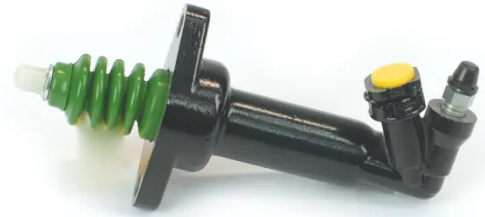

CLUTCH CYLINDER

E 85 006

The E 85 006 clutch cylinder is synonymous with reliability

Brembo's range of clutch cylinders consists not only of external clutch cylinders but also concentric clutch slave cylinders. The concentric clutch slave cylinder combines the functions of the thrust bearing and of the clutch cylinder in a single part. The clutch is therefore operated directly by the concentric actuator which performs the functions of the clutch cylinder and of the thrust bearing.

- ✓ OE-equivalent
- ✓ Brembo quality
- ✓ Safety
- ✓ Durability
- ✓ Durability test
- ✓ Tightness test

Technical specifications

EAN code	Axle	Diameter
8432509608166		19,05 mm
Threading	Braking system	Material
12 X 9	FTE	Aluminium