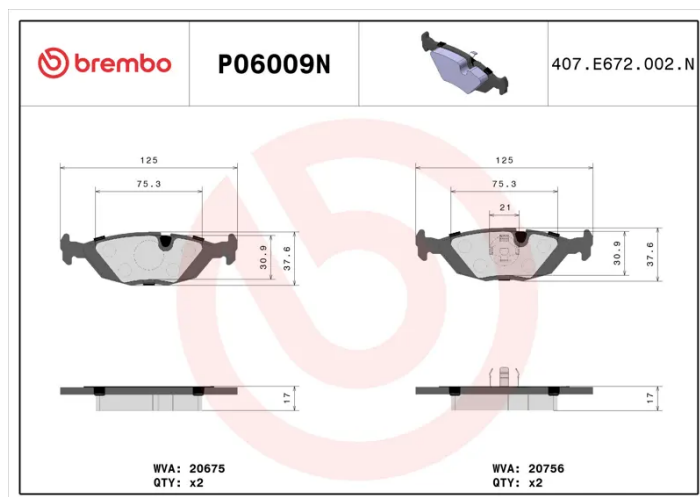

BRAKE PAD PRIME CERAMIC

P06009N

The P06009N NAO brake pad is synonymous with reliability

Brembo NAO brake pads stand out for their ultimate braking comfort, reduced friction wear and low dust mission, which makes for cleaner rims and reduced maintenance requirements. The advanced friction material in keeping with the strictest environmental standards is the main distinguishing feature of NAO compounds.

- ✓ OE-equivalent
- ✓ Brembo quality
- ✓ Safety
- ✓ Comfort
- ✓ Durability
- ✓ Dust reduction
- ✓ With accessories

Technical specifications

EAN code 8020584087855	Axle Rear	Thickness 17 mm
Width 125 mm	Height 38 mm	Braking system Teves
Wear indicator Prepared for wear indicator	WVA number 20756,20675	Accessories With anti-squeal shim With accessories With piston clip