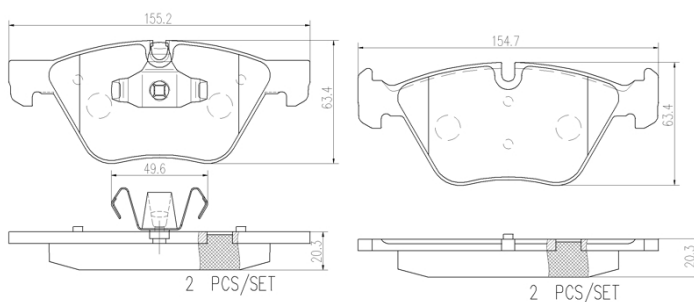

- ✓ OE-equivalent
- ✓ Brembo quality
- ✓ Safety
- ✓ Comfort
- ✓ Durability
- ✓ Dust reduction
- ✓ With accessories

Technical specifications

EAN code 8020584087916	Axle Front	Thickness 20 mm
Width 155 mm	Height 63 mm	Braking system Teves
Wear indicator Prepared for wear indicator	WVA number 23794,24096	Accessories With piston clip With anti-squeal shim