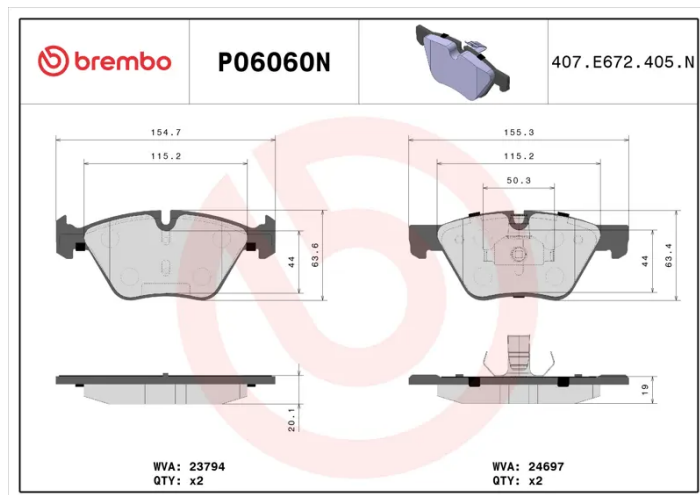

BRAKE PAD PRIME CERAMIC P06060N

The P06060N NAO brake pad is synonymous with reliability

Brembo NAO brake pads stand out for their ultimate braking comfort, reduced friction wear and low dust mission, which makes for cleaner rims and reduced maintenance requirements. The advanced friction material in keeping with the strictest environmental standards is the main distinguishing feature of NAO compounds.

- ✓ OE-equivalent
- ✓ Brembo quality
- ✓ Safety
- ✓ Comfort
- ✓ Durability
- ✓ Dust reduction
- ✓ With accessories

Technical specifications

EAN code 8020584082560	Axle Front	Thickness 19 mm
Width 155 mm	Height 63 mm	Braking system Teves
Wear indicator Prepared for wear indicator	WVA number 24697,23794	Accessories With anti-squeal shim With accessories With piston clip