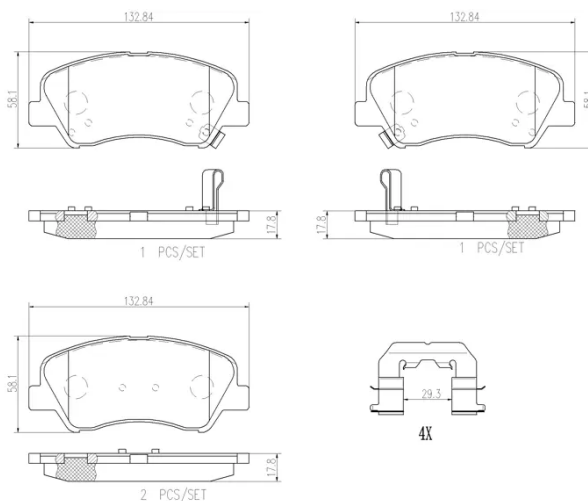

## Technical specifications

EAN code <b>8020584082416</b>	Axle <b>Front</b>	Thickness <b>18 mm</b>
Width <b>133 mm</b>	Height <b>58 mm</b>	Braking system <b>Mando</b>
Wear indicator <b>Acoustic</b>	WVA number <b>25349,25348,25350</b>	Accessories <b>With anti-squeal shim</b>