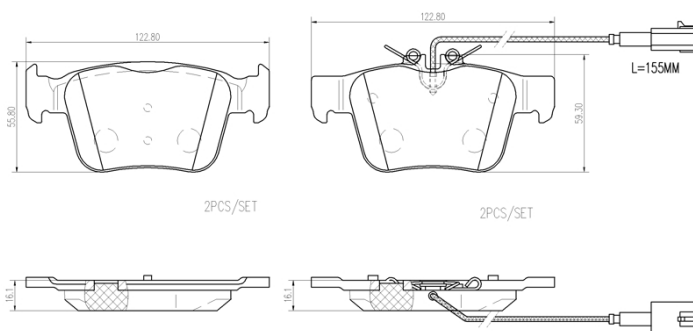

## Technical specifications

EAN code <b>8020584115152</b>	Axle <b>Rear</b>	Thickness <b>16 mm</b>
Width <b>123 mm</b>	Height <b>56 mm</b>	Braking system <b>Teves</b>
Wear indicator <b>Electric</b>	WVA number <b>22604,22605</b>	Accessories <b>With anti-squeal shim</b>