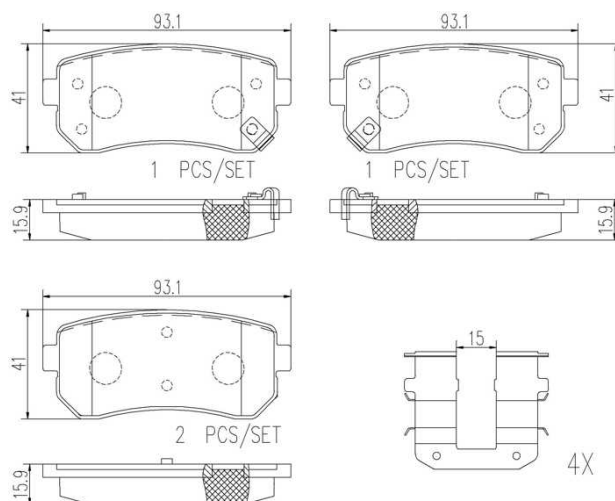

- ✓ OE-equivalent
- ✓ Brembo quality
- ✓ Safety
- ✓ Comfort
- ✓ Durability
- ✓ Dust reduction
- ✓ With accessories

Technical specifications

EAN code 8020584081518	Axle Rear	Thickness 16 mm
Width 93 mm	Height 41 mm	Braking system Mando
Wear indicator Acoustic	WVA number 25292,25293,24320	Accessories With accessories With anti-squeal shim