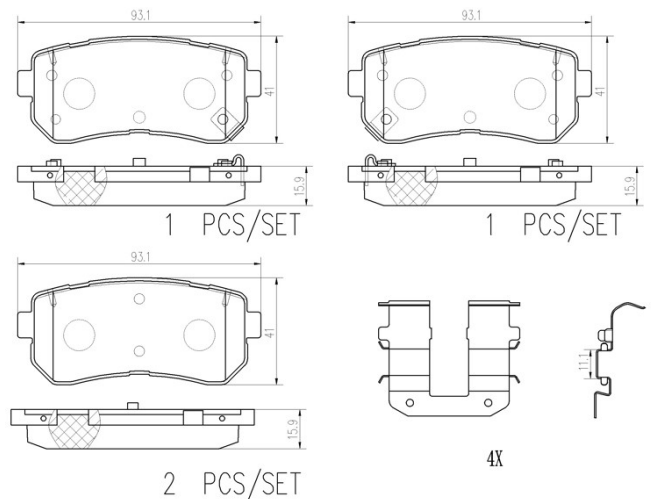

- ✓ OE-equivalent
- ✓ Brembo quality
- ✓ Safety
- ✓ Comfort
- ✓ Durability
- ✓ Dust reduction
- ✓ With accessories

Technical specifications

EAN code 8020584118832	Axle Rear	Thickness 16 mm
Width 93 mm	Height 41 mm	Braking system Mando
Wear indicator Acoustic	WVA number 25679,25678,25677	Accessories With anti-squeal shim With accessories