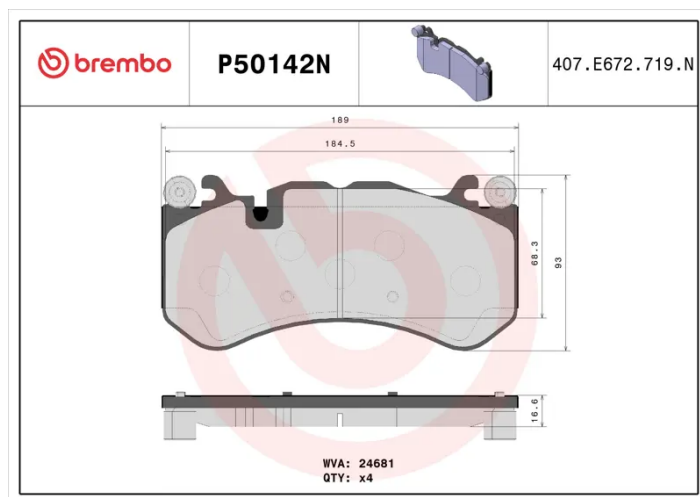

## Technical specifications

EAN code <b>8020584115169</b>	Axle <b>Front</b>	Thickness <b>17 mm</b>
Width <b>190 mm</b>	Height <b>94 mm</b>	Braking system <b>Brembo</b>
Wear indicator <b>Prepared for wear indicator</b>	WVA number <b>24681</b>	Accessories <b>With anti-squeal shim With counterweights</b>