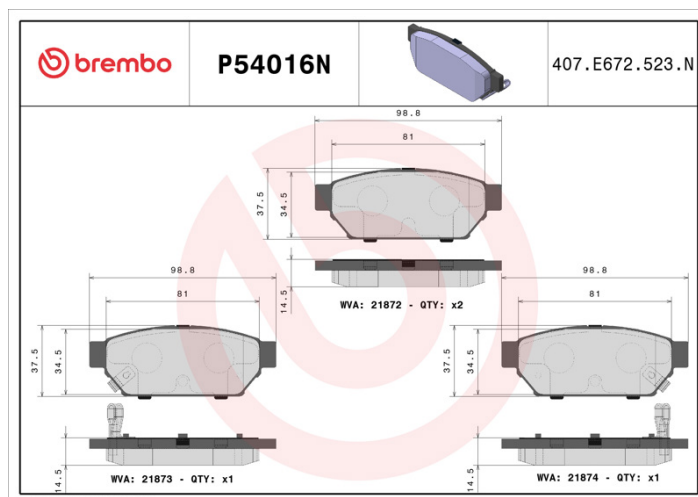

- ✓ OE-equivalent
- ✓ Brembo quality
- ✓ Safety
- ✓ Comfort
- ✓ Durability
- ✓ Dust reduction
- ✓ With accessories

Technical specifications

EAN code 8020584086384	Axle Rear	Thickness 15 mm
Width 99 mm	Height 38 mm	Braking system Akebono
Wear indicator Acoustic	WVA number 21874,21872,21873	Accessories With anti-squeal shim