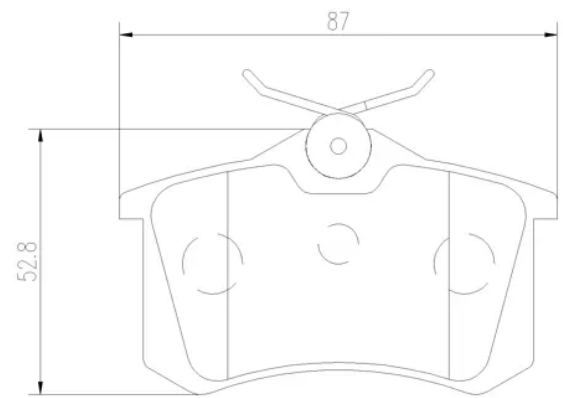

- ✓ OE-equivalent
- ✓ Brembo quality
- ✓ Safety
- ✓ Comfort
- ✓ Durability
- ✓ Dust reduction
- ✓ With accessories

Technical specifications

EAN code
8020584100011

Axle
Front and rear

Thickness
17 mm

Width
87 mm

Height
53 mm

Braking system
Lucas

Wear indicator
Without

WVA number
20961,23554

Accessories
With anti-squeal shim
With brake caliper bolts
With accessories

4PCS/SET

4X

4X