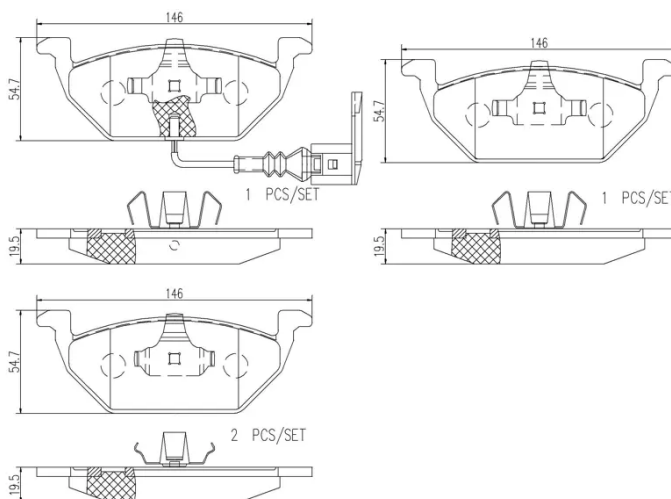

- ✓ OE-equivalent
- ✓ Brembo quality
- ✓ Safety
- ✓ Comfort
- ✓ Durability
- ✓ Dust reduction
- ✓ With accessories

Technical specifications

EAN code 8020584109441	Axle Front	Thickness 20 mm
Width 146 mm	Height 55 mm	Braking system Teves
Wear indicator Electric	WVA number 23130,23131,23187	Accessories With accessories With anti-squeal shim With piston clip