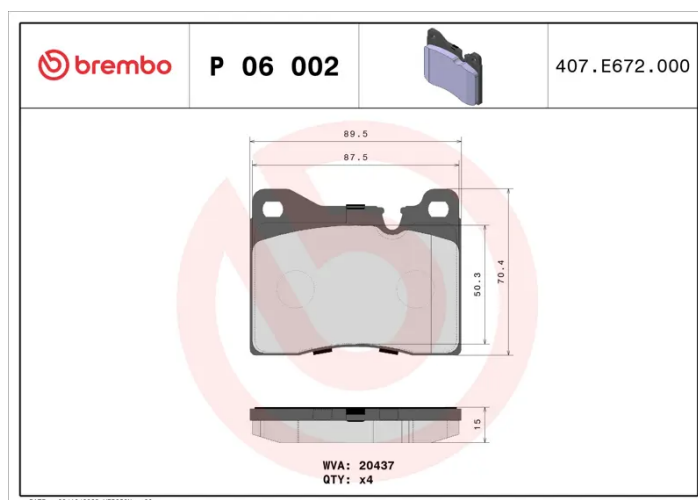

BRAKE PAD

P 06 002

The P 06 002 brake pad is synonymous with reliability

The Brembo brake pad guarantees ultimate safety when braking thanks to the use of more than 100 different compounds, designed according to the type of vehicle and use. Stopping distances reduced to a minimum, maximum driving comfort and silent operation are the most important features of Brembo materials. Brembo brake pads are supplied together with an extensive range of accessories and assembly kits for professional-standard installation.

- ✓ OE-equivalent
- ✓ Brembo quality
- ✓ ECE-R90 certificate
- ✓ Safety
- ✓ Performance
- ✓ Comfort

Technical specifications

EAN code 8020584050026	Axle Front	Thickness 15 mm
Width 90 mm	Height 71 mm	Braking system Teves
Wear indicator Prepared for wear indicator	WVA number 20437	Accessories With anti-squeal shim