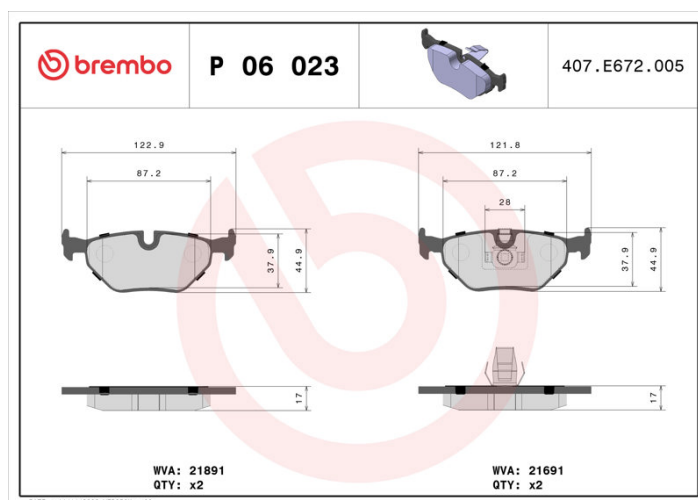

BRAKE PAD

P 06 023

The P 06 023 brake pad is synonymous with reliability

The Brembo brake pad guarantees ultimate safety when braking thanks to the use of more than 100 different compounds, designed according to the type of vehicle and use. Stopping distances reduced to a minimum, maximum driving comfort and silent operation are the most important features of Brembo materials. Brembo brake pads are supplied together with an extensive range of accessories and assembly kits for professional-standard installation.

- ✓ OE-equivalent
- ✓ Brembo quality
- ✓ ECE-R90 certificate
- ✓ Safety
- ✓ Performance
- ✓ Comfort

Technical specifications

EAN code 8020584050231	Axle Rear	Thickness 17 mm
Width 122 mm	Height 45 mm	Braking system Teves
Wear indicator Prepared for wear indicator	WVA number 21691,21891	Accessories With piston clip