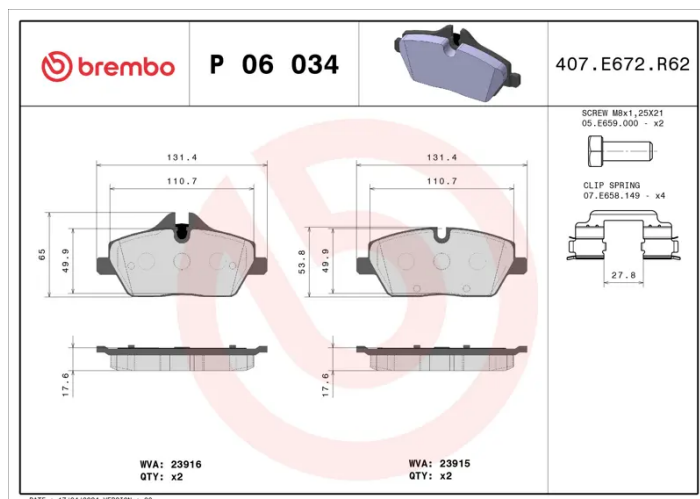

BRAKE PAD

P 06 034

The P 06 034 brake pad is synonymous with reliability

The Brembo brake pad guarantees ultimate safety when braking thanks to the use of more than 100 different compounds, designed according to the type of vehicle and use. Stopping distances reduced to a minimum, maximum driving comfort and silent operation are the most important features of Brembo materials. Brembo brake pads are supplied together with an extensive range of accessories and assembly kits for professional-standard installation.

- ✓ OE-equivalent
- ✓ Brembo quality
- ✓ ECE-R90 certificate
- ✓ Safety
- ✓ Performance
- ✓ Comfort
- ✓ With accessories

Technical specifications

EAN code 8020584050347	Axle Front	Thickness 18 mm
Width 132 mm	Height 54 mm	Braking system Lucas
Wear indicator Prepared for wear indicator	WVA number 23916,23915	Accessories With accessories With anti-squeal shim With brake caliper bolts