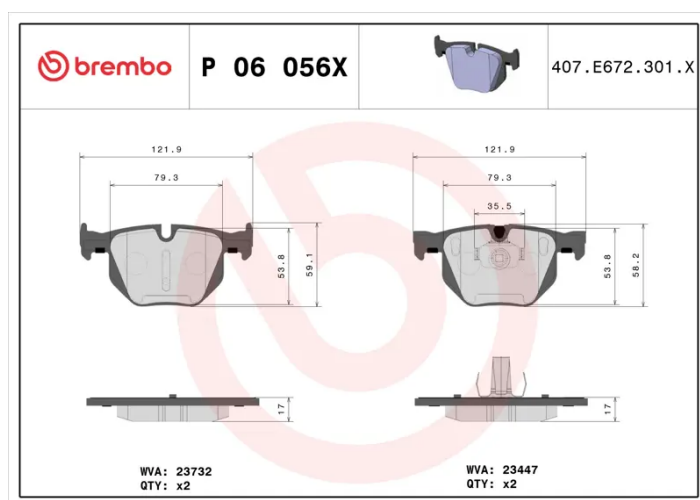

BRAKE PAD XTRA

P 06 056X

The P 06 056X Xtra brake pad is synonymous with reliability

Brembo Xtra brake pads, developed to enhance the advantages of the Xtra and Max discs, are made using the special BRM X L01 compound which consists of more than 30 different components. Compared with the compound used for original-equivalent pads, the new solution assures a higher friction coefficient, which translates to more precise and stable braking, at both high and low temperatures. All this makes for greater driving comfort and improved pedal modularity, without compromising the product's mileage output.

- ✓ OE-equivalent
- ✓ Brembo quality
- ✓ ECE-R90 certificate
- ✓ Safety
- ✓ Performance
- ✓ Sports driving
- ✓ With accessories

Technical specifications

EAN code 8020584121412	Axle Rear	Thickness 17 mm
Width 122 mm	Height 58 mm	Braking system Teves
Wear indicator Prepared for wear indicator	WVA number 23447,23732	Accessories With accessories With anti-squeal shim With piston clip