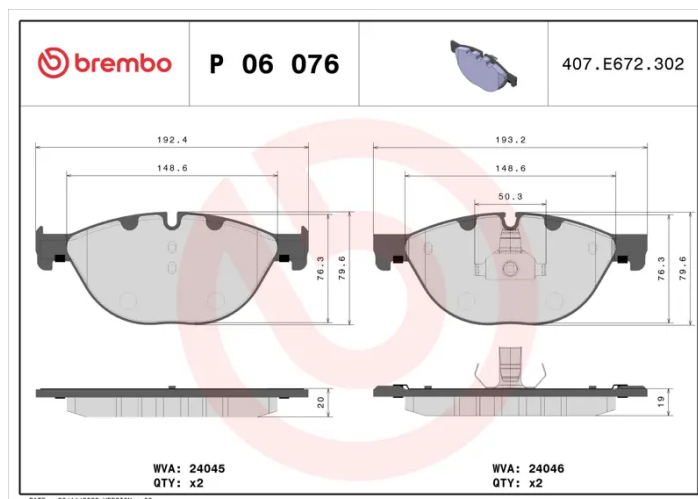

BRAKE PAD

P 06 076

The P 06 076 brake pad is synonymous with reliability

The Brembo brake pad guarantees ultimate safety when braking thanks to the use of more than 100 different compounds, designed according to the type of vehicle and use. Stopping distances reduced to a minimum, maximum driving comfort and silent operation are the most important features of Brembo materials. Brembo brake pads are supplied together with an extensive range of accessories and assembly kits for professional-standard installation.

- ✓ OE-equivalent
- ✓ Brembo quality
- ✓ ECE-R90 certificate
- ✓ Safety
- ✓ Performance
- ✓ Comfort
- ✓ With accessories

Technical specifications

| | | |
|--|----------------------------------|---|
| EAN code 8020584102701 | Axle Front | Thickness 19 mm |
| Width 192 mm | Height 79 mm | Braking system Teves |
| Wear indicator Prepared for wear indicator | WVA number 25045,25046 | Accessories With anti-squeal shim With accessories With piston clip |