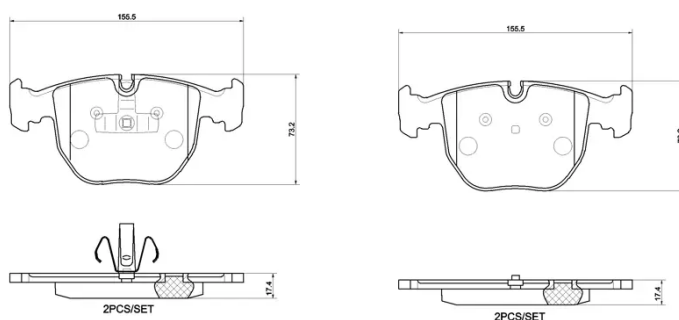

BRAKE PAD

P 06 118

The P 06 118 brake pad is synonymous with reliability

The Brembo brake pad guarantees ultimate safety when braking thanks to the use of more than 100 different compounds, designed according to the type of vehicle and use. Stopping distances reduced to a minimum, maximum driving comfort and silent operation are the most important features of Brembo materials. Brembo brake pads are supplied together with an extensive range of accessories and assembly kits for professional-standard installation.

- ✓ OE-equivalent
- ✓ Brembo quality
- ✓ ECE-R90 certificate
- ✓ Safety
- ✓ Performance
- ✓ Comfort

Technical specifications

EAN code	Axle	Thickness
8020584125625	Rear	17 mm
Width	Height	
155 mm	73 mm	
Wear indicator		
Without		