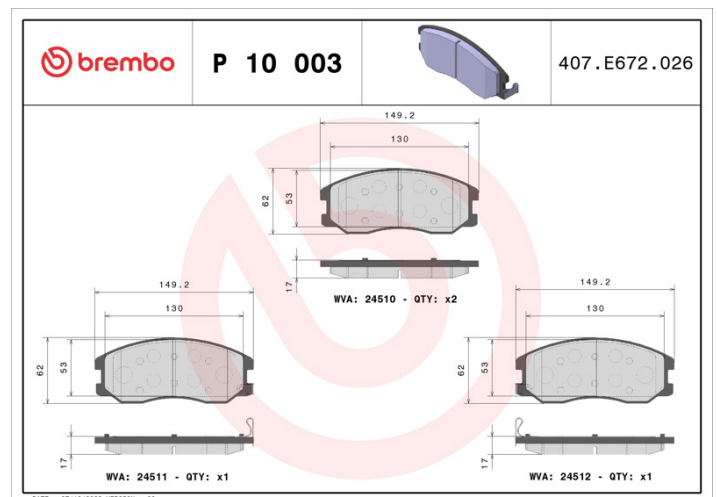

### Technical specifications

EAN code	Axle	Thickness
<b>8020584060025</b>	<b>Front</b>	<b>17 mm</b>
Width	Height	Braking system
<b>149 mm</b>	<b>62 mm</b>	<b>Mando</b>
Wear indicator	WVA number	
<b>Acoustic</b>	<b>24510,24511,24512</b>	