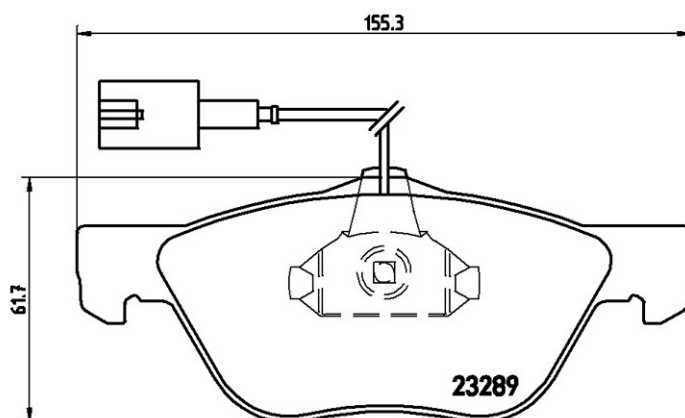

- ✓ OE-equivalent
- ✓ Brembo quality
- ✓ ECE-R90 certificate
- ✓ Safety
- ✓ Performance
- ✓ Comfort

Technical specifications

EAN code	Axle	Thickness
8020584051474	Front	19 mm
Width	Height	Braking system
155 mm	59 mm	Teves
Wear indicator	WVA number	Accessories
Electric	21637,23289	With piston clip