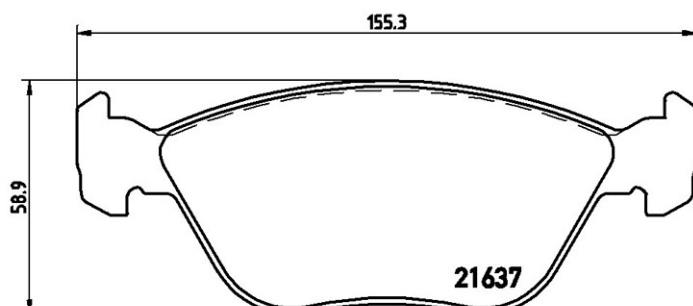

BRAKE PAD

P 23 077

The P 23 077 brake pad is synonymous with reliability

The Brembo brake pad guarantees ultimate safety when braking thanks to the use of more than 100 different compounds, designed according to the type of vehicle and use. Stopping distances reduced to a minimum, maximum driving comfort and silent operation are the most important features of Brembo materials. Brembo brake pads are supplied together with an extensive range of accessories and assembly kits for professional-standard installation.

- ✓ OE-equivalent
- ✓ Brembo quality
- ✓ ECE-R90 certificate
- ✓ Safety
- ✓ Performance
- ✓ Comfort

Technical specifications

EAN code	Axle	Thickness
8020584051474	Front	19 mm
Width	Height	Braking system
155 mm	59 mm	Teves
Wear indicator	WVA number	Accessories
Electric	21637,23289	With piston clip