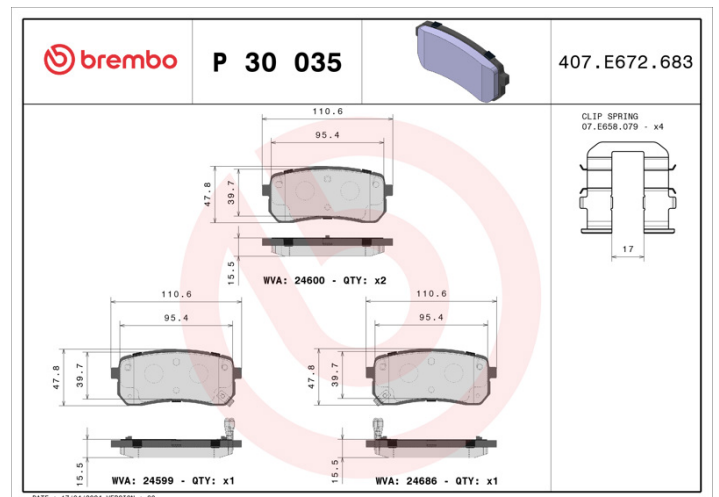

BRAKE PAD

P 30 035

The P 30 035 brake pad is synonymous with reliability

The Brembo brake pad guarantees ultimate safety when braking thanks to the use of more than 100 different compounds, designed according to the type of vehicle and use. Stopping distances reduced to a minimum, maximum driving comfort and silent operation are the most important features of Brembo materials. Brembo brake pads are supplied together with an extensive range of accessories and assembly kits for professional-standard installation.

- ✓ OE-equivalent
- ✓ Brembo quality
- ✓ ECE-R90 certificate
- ✓ Safety
- ✓ Performance
- ✓ Comfort
- ✓ With accessories

Technical specifications

EAN code 8020584060735	Axle Rear	Thickness 16 mm
Width 110 mm	Height 48 mm	Braking system Mando
Wear indicator Acoustic	WVA number 24599,24600,24686	Accessories With anti-squeal shim With accessories