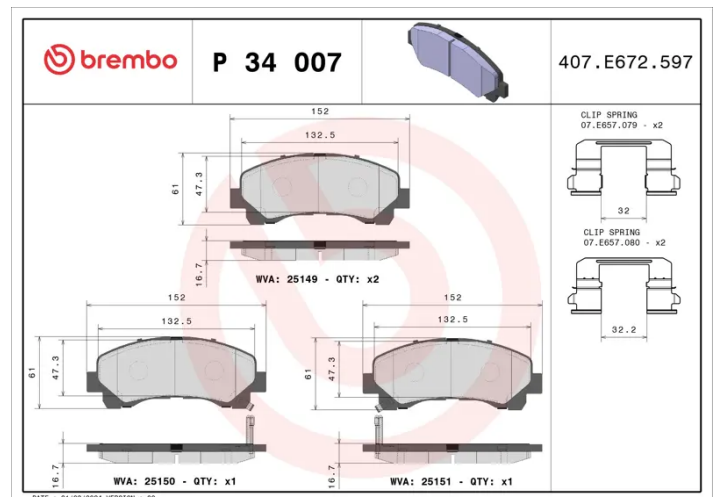

BRAKE PAD

P 34 007

The P 34 007 brake pad is synonymous with reliability

The Brembo brake pad guarantees ultimate safety when braking thanks to the use of more than 100 different compounds, designed according to the type of vehicle and use. Stopping distances reduced to a minimum, maximum driving comfort and silent operation are the most important features of Brembo materials. Brembo brake pads are supplied together with an extensive range of accessories and assembly kits for professional-standard installation.

- ✓ OE-equivalent
- ✓ Brembo quality
- ✓ ECE-R90 certificate
- ✓ Safety
- ✓ Performance
- ✓ Comfort
- ✓ With accessories

Technical specifications

EAN code 8020584104927	Axle Front	Thickness 17 mm
Width 152 mm	Height 61 mm	Braking system Akebono
Wear indicator Acoustic	WVA number 25149,25150,25151	Accessories With accessories With anti-squeal shim With piston clip