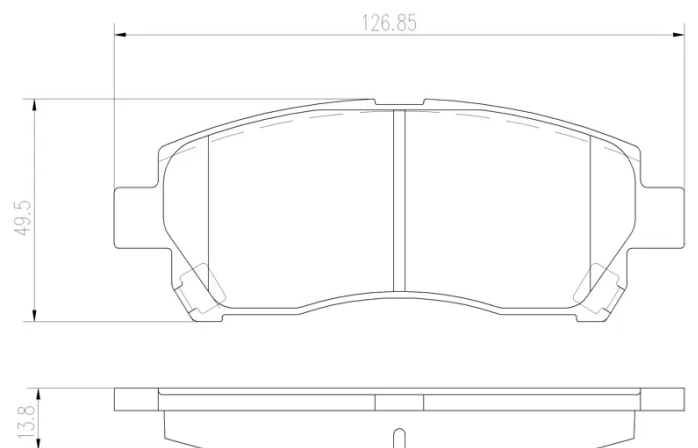

BRAKE PAD

P 79 024

The P 79 024 brake pad is synonymous with reliability

The Brembo brake pad guarantees ultimate safety when braking thanks to the use of more than 100 different compounds, designed according to the type of vehicle and use. Stopping distances reduced to a minimum, maximum driving comfort and silent operation are the most important features of Brembo materials. Brembo brake pads are supplied together with an extensive range of accessories and assembly kits for professional-standard installation.

- ✓ OE-equivalent
- ✓ Brembo quality
- ✓ ECE-R90 certificate
- ✓ Safety
- ✓ Performance
- ✓ Comfort

Technical specifications

EAN code	Axle	Thickness
8020584087060	Front	14 mm
Width	Height	Braking system
127 mm	50 mm	Sumitomo
Wear indicator	WVA number	Accessories
Without	22297	With anti-squeal shim