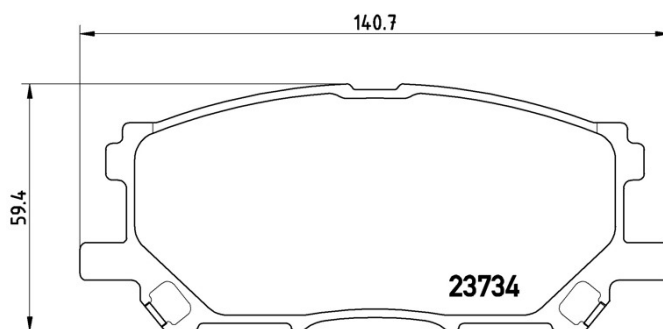

BRAKE PAD

P 83 067

The P 83 067 brake pad is synonymous with reliability

The Brembo brake pad guarantees ultimate safety when braking thanks to the use of more than 100 different compounds, designed according to the type of vehicle and use. Stopping distances reduced to a minimum, maximum driving comfort and silent operation are the most important features of Brembo materials. Brembo brake pads are supplied together with an extensive range of accessories and assembly kits for professional-standard installation.

- ✓ OE-equivalent
- ✓ Brembo quality
- ✓ ECE-R90 certificate
- ✓ Safety
- ✓ Performance
- ✓ Comfort

Technical specifications

EAN code	Axle	Thickness
8020584058022	Front	17 mm
Width	Height	Braking system
141 mm	59 mm	Akebono
Wear indicator	WVA number	
Acoustic	23734,23989	