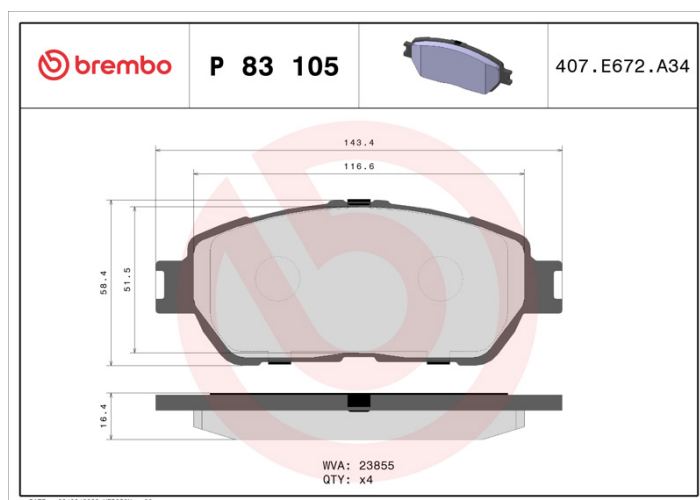

### Technical specifications

EAN code	Axle	Thickness
<b>8020584090916</b>	<b>Front</b>	<b>16 mm</b>
Width	Height	Braking system
<b>143 mm</b>	<b>59 mm</b>	<b>Akebono</b>
Wear indicator	WVA number	
<b>Without</b>	<b>23855</b>	