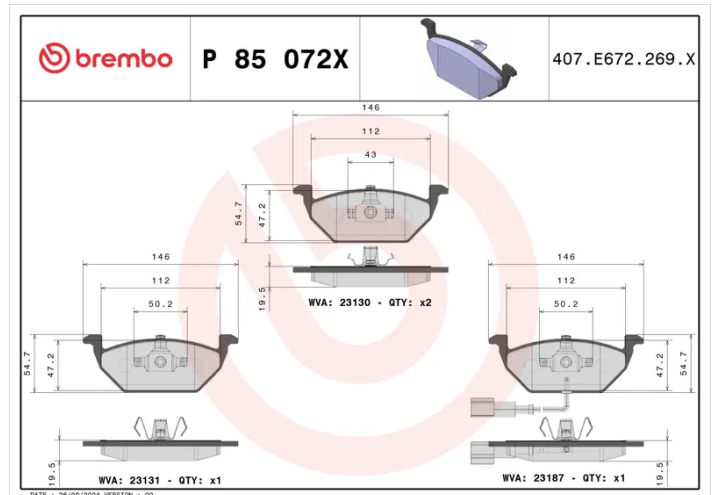

# BRAKE PAD XTRA P 85 072X

The P 85 072X Xtra brake pad is synonymous with reliability

Brembo Xtra brake pads, developed to enhance the advantages of the Xtra and Max discs, are made using the special BRM X L01 compound which consists of more than 30 different components. Compared with the compound used for original-equivalent pads, the new solution assures a higher friction coefficient, which translates to more precise and stable braking, at both high and low temperatures. All this makes for greater driving comfort and improved pedal modularity, without compromising the product's mileage output.

## Technical specifications

EAN code <b>8020584069271</b>	Axle <b>Front</b>	Thickness <b>20 mm</b>
Width <b>146 mm</b>	Height <b>55 mm</b>	Braking system <b>Teves</b>
Wear indicator <b>Electric</b>	WVA number <b>23130,23131,23187</b>	Accessories <b>With anti-squeal shim</b>