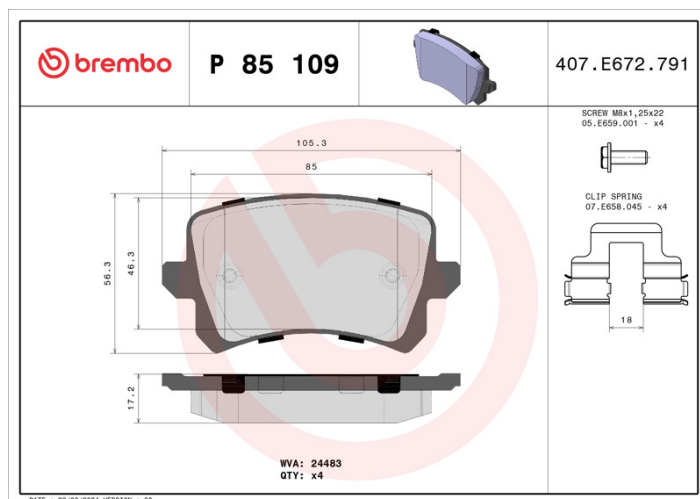

BRAKE PAD

P 85 109

The P 85 109 brake pad is synonymous with reliability

The Brembo brake pad guarantees ultimate safety when braking thanks to the use of more than 100 different compounds, designed according to the type of vehicle and use. Stopping distances reduced to a minimum, maximum driving comfort and silent operation are the most important features of Brembo materials. Brembo brake pads are supplied together with an extensive range of accessories and assembly kits for professional-standard installation.

- ✓ OE-equivalent
- ✓ Brembo quality
- ✓ ECE-R90 certificate
- ✓ Safety
- ✓ Performance
- ✓ Comfort
- ✓ With accessories

Technical specifications

EAN code 8020584062586	Axle Rear	Thickness 17 mm
Width 106 mm	Height 56 mm	Braking system Lucas
Wear indicator Without	WVA number 24483	Accessories With accessories With brake caliper bolts