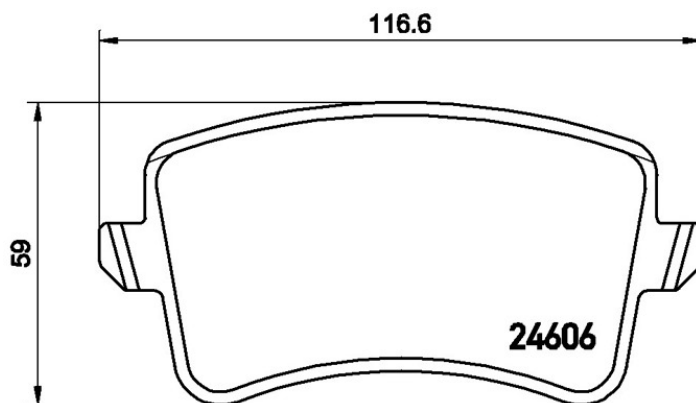

BRAKE PAD

P 85 119

The P 85 119 brake pad is synonymous with reliability

The Brembo brake pad guarantees ultimate safety when braking thanks to the use of more than 100 different compounds, designed according to the type of vehicle and use. Stopping distances reduced to a minimum, maximum driving comfort and silent operation are the most important features of Brembo materials. Brembo brake pads are supplied together with an extensive range of accessories and assembly kits for professional-standard installation.

- ✓ OE-equivalent
- ✓ Brembo quality
- ✓ ECE-R90 certificate
- ✓ Safety
- ✓ Performance
- ✓ Comfort
- ✓ With accessories

Technical specifications

EAN code	Axle	Thickness
8020584103920	Rear	18 mm
Width	Height	Braking system
117 mm	59 mm	Lucas
Wear indicator	WVA number	Accessories
Electric	24606,25214	With accessories With brake caliper bolts