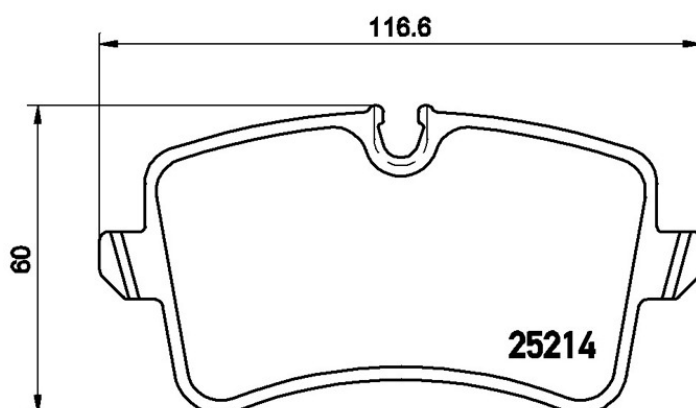

BRAKE PAD

P 85 119

The P 85 119 brake pad is synonymous with reliability

The Brembo brake pad guarantees ultimate safety when braking thanks to the use of more than 100 different compounds, designed according to the type of vehicle and use. Stopping distances reduced to a minimum, maximum driving comfort and silent operation are the most important features of Brembo materials. Brembo brake pads are supplied together with an extensive range of accessories and assembly kits for professional-standard installation.

- ✓ OE-equivalent
- ✓ Brembo quality
- ✓ ECE-R90 certificate
- ✓ Safety
- ✓ Performance
- ✓ Comfort
- ✓ With accessories

Technical specifications

EAN code	Axle	Thickness
8020584103920	Rear	18 mm
Width	Height	Braking system
117 mm	59 mm	Lucas
Wear indicator	WVA number	Accessories
Electric	24606,25214	With accessories With brake caliper bolts