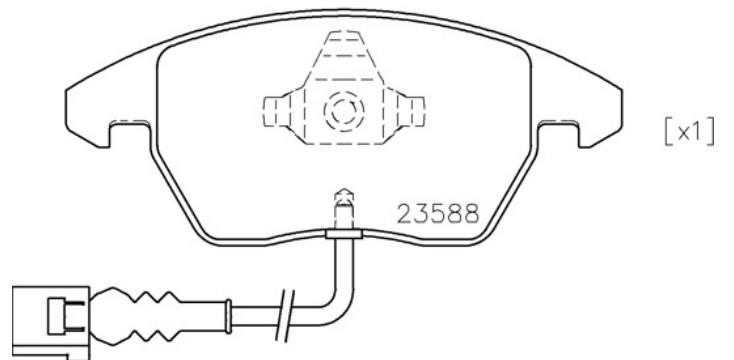

BRAKE PAD XTRA

P 85 146X

The P 85 146X Xtra brake pad is synonymous with reliability

Brembo Xtra brake pads, developed to enhance the advantages of the Xtra and Max discs, are made using the special BRM X L01 compound which consists of more than 30 different components. Compared with the compound used for original-equivalent pads, the new solution assures a higher friction coefficient, which translates to more precise and stable braking, at both high and low temperatures. All this makes for greater driving comfort and improved pedal modularity, without compromising the product's mileage output.

- ✓ OE-equivalent
- ✓ Brembo quality
- ✓ ECE-R90 certificate
- ✓ Safety
- ✓ Performance
- ✓ Sports driving

Technical specifications

EAN code
8020584069462

Axle
Front

Thickness
20 mm

Width
155 mm

Height
66 mm

Braking system
Teves

Wear indicator
Electric

WVA number
24696,23587,23588

COMPATIBLE VEHICLES

COMPATIBLE OE PART NUMBERS

3C0698151A	AUDI
------------	------

3C0698151C	AUDI
------------	------

3C0698151D	AUDI
------------	------