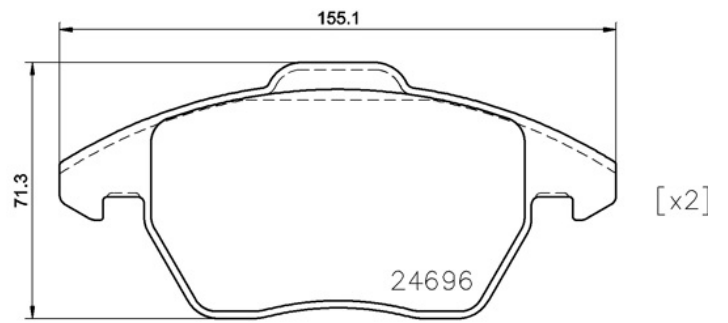

Technical specifications

EAN code
8020584069462

Axle
Front

Thickness
20 mm

Width
155 mm

Height
66 mm

Braking system
Teves

Wear indicator
Electric

WVA number
24696,23587,23588

COMPATIBLE VEHICLES