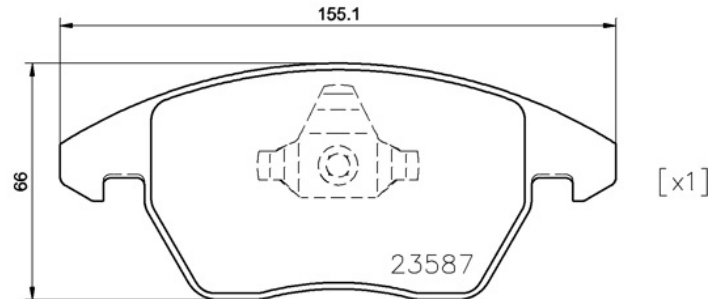

Technical specifications

EAN code
8020584069462

Axle
Front

Thickness
20 mm

Width
155 mm

Height
66 mm

Braking system
Teves

Wear indicator
Electric

WVA number
24696,23587,23588

COMPATIBLE VEHICLES