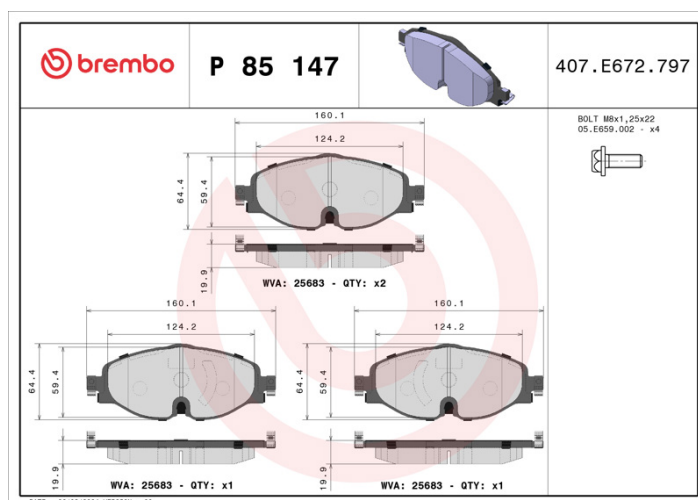

BRAKE PAD

P 85 147

The P 85 147 brake pad is synonymous with reliability

The Brembo brake pad guarantees ultimate safety when braking thanks to the use of more than 100 different compounds, designed according to the type of vehicle and use. Stopping distances reduced to a minimum, maximum driving comfort and silent operation are the most important features of Brembo materials. Brembo brake pads are supplied together with an extensive range of accessories and assembly kits for professional-standard installation.

- ✓ OE-equivalent
- ✓ Brembo quality
- ✓ ECE-R90 certificate
- ✓ Safety
- ✓ Performance
- ✓ Comfort

Technical specifications

EAN code 8020584081259	Axle Front	Thickness 20 mm
Width 160 mm	Height 65 mm	Braking system TRW
Wear indicator Prepared for wear indicator	WVA number 25683	Accessories With brake caliper bolts