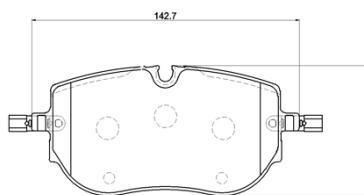

Technical specifications

EAN code
8020584122945

Axle
Front

Thickness
15 mm

Width
143 mm

Height
69 mm

Braking system
CBI

Wear indicator
Electric

WVA number
26416

Accessories
With anti-squeal shim
With accessories
With brake caliper bolts