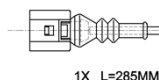

Technical specifications

EAN code
8020584122945

Axle
Front

Thickness
15 mm

Width
143 mm

Height
69 mm

Braking system
CBI

Wear indicator
Electric

WVA number
26416

Accessories
With anti-squeal shim
With accessories
With brake caliper bolts