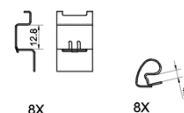

Technical specifications

EAN code
8020584122945

Axle
Front

Thickness
15 mm

Width
143 mm

Height
69 mm

Braking system
CBI

Wear indicator
Electric

WVA number
26416

Accessories
With anti-squeal shim
With accessories
With brake caliper bolts