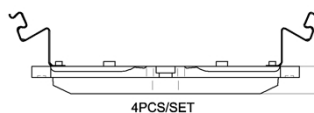

Technical specifications

EAN code
8020584122945

Axle
Front

Thickness
15 mm

Width
143 mm

Height
69 mm

Braking system
CBI

Wear indicator
Electric

WVA number
26416

Accessories
With anti-squeal shim
With accessories
With brake caliper bolts