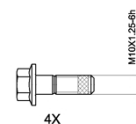

Technical specifications

EAN code
8020584122945

Axle
Front

Thickness
15 mm

Width
143 mm

Height
69 mm

Braking system
CBI

Wear indicator
Electric

WVA number
26416

Accessories
With anti-squeal shim
With accessories
With brake caliper bolts