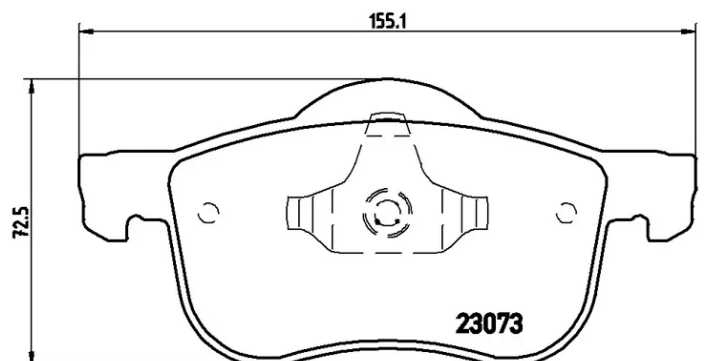

BRAKE PAD

P 86 016

The P 86 016 brake pad is synonymous with reliability

The Brembo brake pad guarantees ultimate safety when braking thanks to the use of more than 100 different compounds, designed according to the type of vehicle and use. Stopping distances reduced to a minimum, maximum driving comfort and silent operation are the most important features of Brembo materials. Brembo brake pads are supplied together with an extensive range of accessories and assembly kits for professional-standard installation.

- ✓ OE-equivalent
- ✓ Brembo quality
- ✓ ECE-R90 certificate
- ✓ Safety
- ✓ Performance
- ✓ Comfort
- ✓ With accessories

Technical specifications

EAN code 8020584059043	Axle Front	Thickness 19 mm
Width 155 mm	Height 69 mm	Braking system Teves
Wear indicator Without	WVA number 23073,23074	Accessories With anti-squeal shim With accessories With piston clip