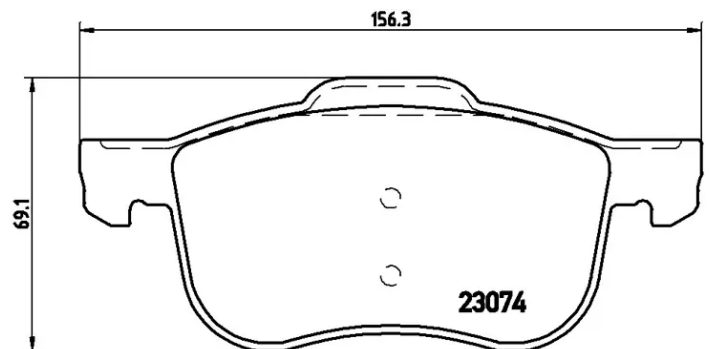

BRAKE PAD

P 86 016

The P 86 016 brake pad is synonymous with reliability

The Brembo brake pad guarantees ultimate safety when braking thanks to the use of more than 100 different compounds, designed according to the type of vehicle and use. Stopping distances reduced to a minimum, maximum driving comfort and silent operation are the most important features of Brembo materials. Brembo brake pads are supplied together with an extensive range of accessories and assembly kits for professional-standard installation.

- ✓ OE-equivalent
- ✓ Brembo quality
- ✓ ECE-R90 certificate
- ✓ Safety
- ✓ Performance
- ✓ Comfort
- ✓ With accessories

Technical specifications

EAN code 8020584059043	Axle Front	Thickness 19 mm
Width 155 mm	Height 69 mm	Braking system Teves
Wear indicator Without	WVA number 23073,23074	Accessories With anti-squeal shim With accessories With piston clip