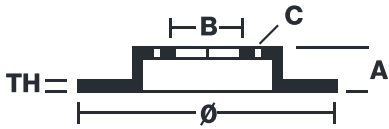

168B407D6

The 168B407D6 brake disc is synonymous with reliability

- ✓ OE-equivalent
- ✓ Brembo quality
- ✓ Safety
- ✓ Performance
- ✓ Durability
- ✓ Sports driving

Technical specifications

Diameter Ø	Thickness (TH)	Number of holes
305 mm	5 mm	5
Hole diameter	Centering (B)	Brake disc type
14 mm	181 mm	Fixed
Surface width	Holes fixing (C)	
	14 mm	
Units per box		
1		